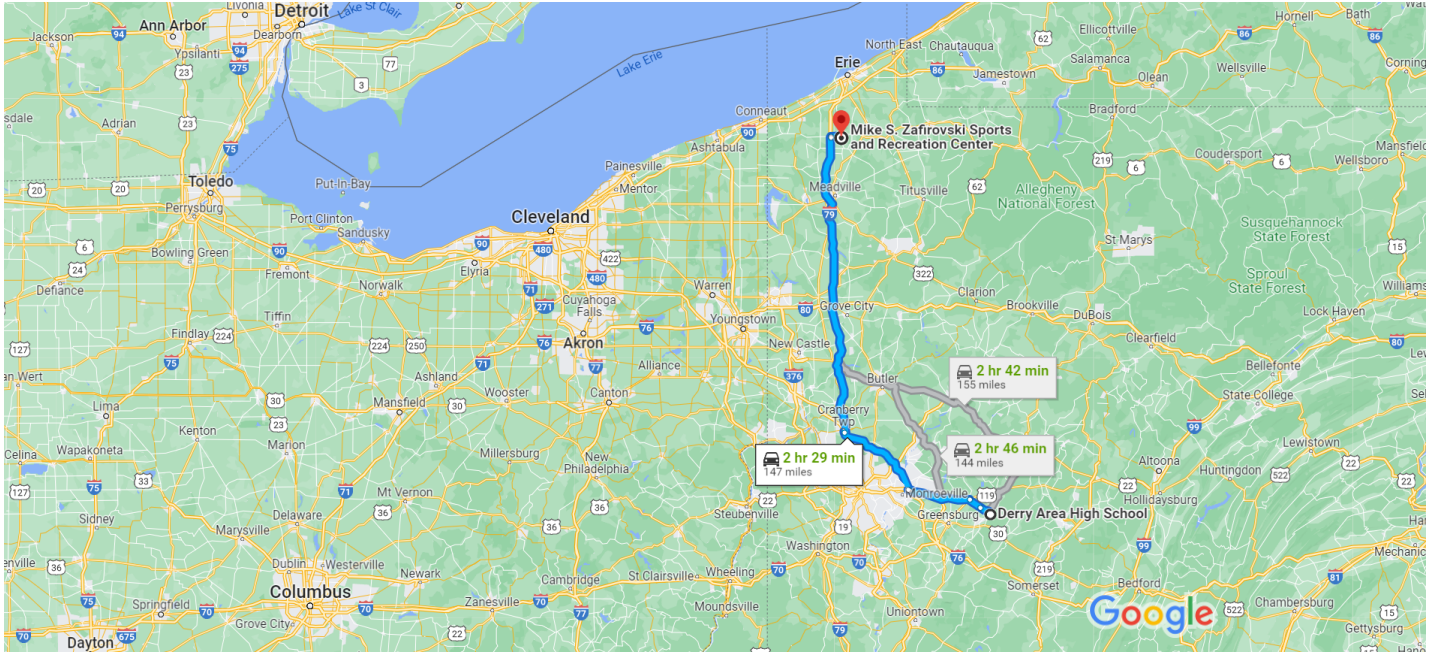

Derry Area High School, 982 N Chestnut St EXT, Drive 147 miles, 2 hr 29 min  
Derry, PA 15627 to Mike S. Zafirovski Sports and Recreation Center, 300  
Scotland Rd, Edinboro, PA 16412

Map data ©2022 Google 20 mi

Derry Area High School  
982 N Chestnut St EXT, Derry, PA  
15627

This route has tolls.

Get on I-76 W in Monroeville from Pittsburgh St, Keystone  
Park Rd and US-22 W

- 42 min (27.2 mi)
- ↑ 1. Head west  
0.1 mi
- ↶ 2. Turn left toward Trojan Dr  
194 ft
- ↑ 3. Continue onto Trojan Dr  
194 ft
- ↷ 4. Turn right onto PA-982 N  
0.7 mi
- ↶ 5. Turn left onto Pittsburgh St  
2.9 mi
- ↑ 6. Continue onto Keystone Park Rd  
3.7 mi
- ↷ 7. Turn right onto PA-981 N  
0.3 mi

-  8. Turn left onto US-119 S/US-22 W
  -  Continue to follow US-22 W
  -  Pass by C Harper Chevrolet E (on the right)

---
-  9. Continue onto US-22 BUS W (signs for Monroeville/I-76/Pennsylvania Turnpike/Ohio/Harrisburg)
 

---
-  10. Use the right lane to take the ramp onto I-76 W
  -  Toll road

---

Take I-79 N to US-6N E/Rte 6N E in Washington Township.

Take exit 166 from I-79 N

- 
- 1 hr 42 min (117 mi)
-  11. Merge onto I-76 W
    -  Toll road